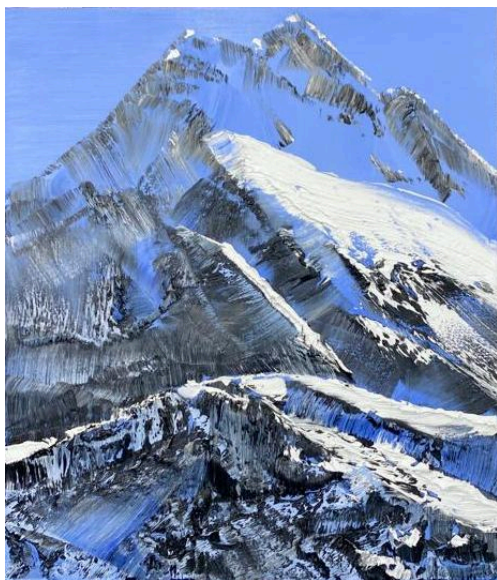

Conrad Jon Godly
NEVERTHELESS#07, 2020
Oil on canvas
150 x 130cm